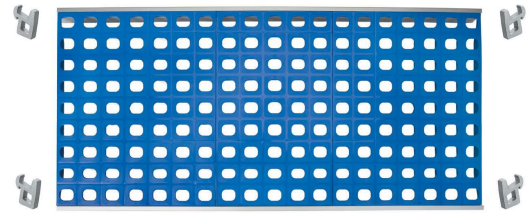

Estanterías

Soporte lateral
Support latérale
Seitenständer
Lateral support
Suporte lateral

385 mm (GN 2/3)		
Fondo / Width		
Ref	€	h (mm)
56302	24,30	250
56317	66,60	1750
56320	77,80	2000

385 mm (GN 2/3)		
Fondo / Width		
Ref	€	
57302	27,30	
57317	72,10	
57320	82,40